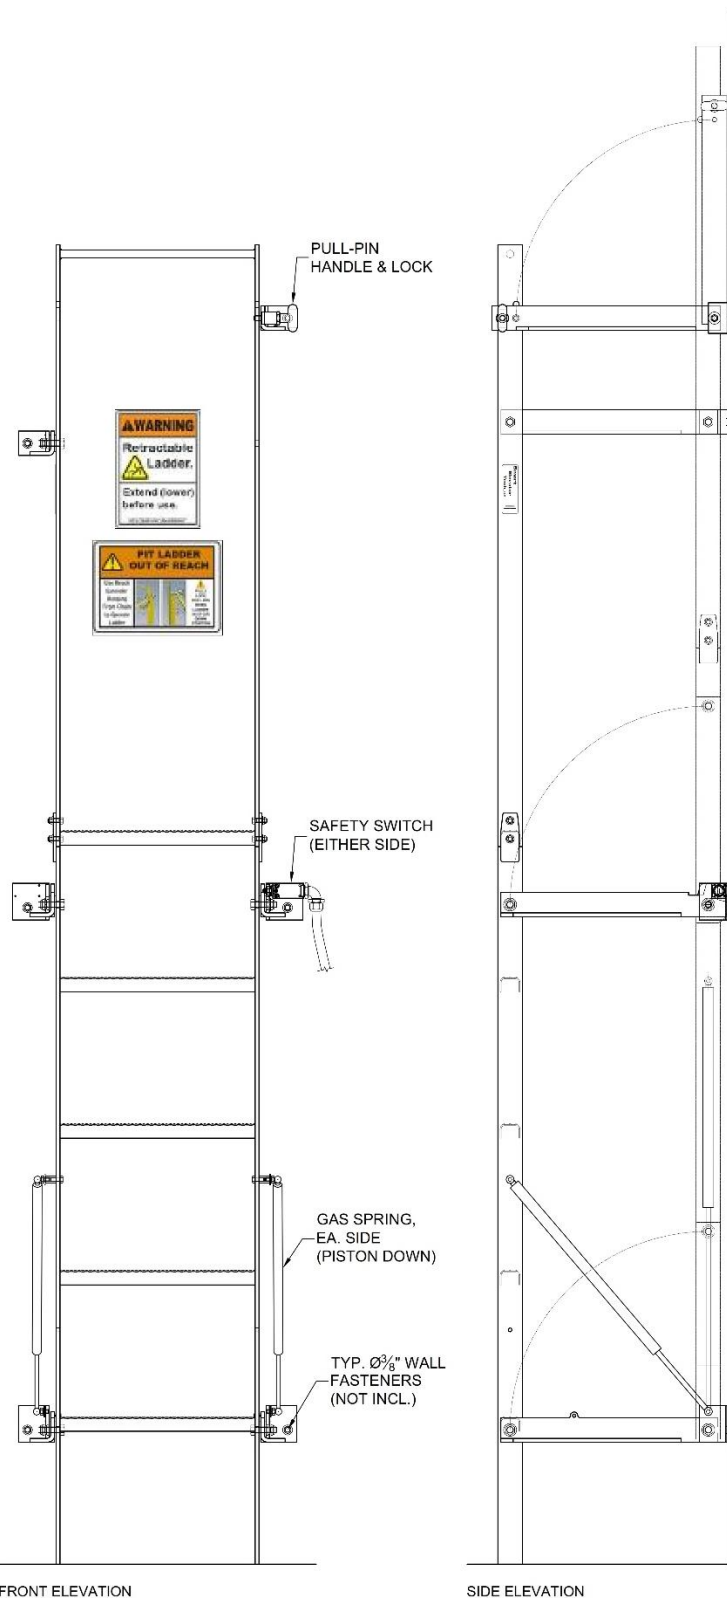

# **Extended Retracta Ladder<sup>®</sup>**

**Retractable elevator pit ladder extends 18”  
or 24” from wall and retracts to 3¾”**

- **Extended Retracta Ladder<sup>®</sup>** extends 18” from rung-to-wall or beam when extended, 3¾” retracted.
- **Extra Extended Retracta Ladder<sup>®</sup>** extends 24” from rung-to-wall or beam when extended, 3¾” retracted.
- Solves 39” Rule A17.1/B44, 2.2.4.6(c) for maximum distance between ladder and means to unlock pit access door.
- Enhances safety by bringing ladder closer to pit access point, reducing long stretch to step on or off ladder.
- **Pull Pin Pole<sup>™</sup>** custom reach extender available to prevent unsafe reach to operate ladder (see next page).
- Ladder Electrical Device with NC contacts positively opened mechanically.
- Reversible installation. Mount Ladder Electrical Device & Pull Pin locking assembly on either side.
- Traction Tread<sup>™</sup> rungs, slip-resistant & self-cleaning for ideal multi-direction grip and exceptional strength. Full Rung Top option.
- For 4’ thru 10’ pit depths, 16”, 12” & 9” wide rungs are standard.
- Fully A17.1/B44 compliant.
- **Retracta Ladder<sup>®</sup>** is a Registered Trademark and has been awarded US Patent #8944211.
- Made with pride in the USA.

# Pull Pin Pole™

## Reach Extender for Retractable Ladder® and Extended Retractable Ladder®

- Avoid unsafe reach to unlock, lower, and raise ladder. Give personnel a safer alternative.
- The **Pull Pin Pole™** enables safer operation of the **Retractable Ladder®** from as much as 30" away.
- Comes with lanyard and fasteners to attach **Pull Pin Pole™** near pit access without impinging on clearances.
- Warning sign further increases safety.