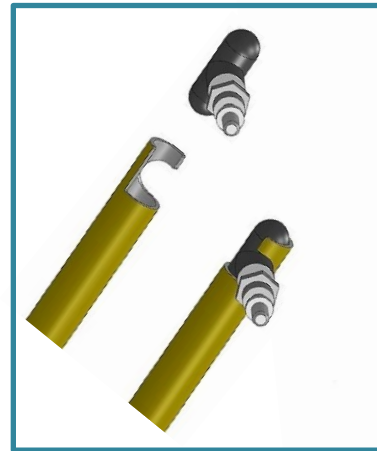

# **Extended Retracta Ladder<sup>®</sup>**

**Retractable elevator pit ladder extends 18”  
or 24” from wall and retracts to 3¾”**

- **Extended Retracta Ladder<sup>®</sup>** extends 18” from rung-to-wall or beam when extended, 3¾” retracted.
- **Extra Extended Retracta Ladder<sup>®</sup>** extends 24” from rung-to-wall or beam when extended, 3¾” retracted.
- Solves 39” Rule A17.1/B44, 2.2.4.6(c) for maximum distance between ladder and means to unlock pit access door.
- Enhances safety by bringing ladder closer to pit access point, reducing long stretch to step on or off ladder.
- **Pull Pin Pole<sup>™</sup>** custom reach extender available to prevent unsafe reach to operate ladder (see next page).
- Ladder Electrical Device with NC contacts positively opened mechanically.
- Reversible installation. Mount Ladder Electrical Device & Pull Pin locking assembly on either side.
- Traction Tread<sup>™</sup> rungs, slip-resistant & self-cleaning for ideal multi-direction grip and exceptional strength. Full Rung Top option.
- For 4’ thru 10’ pit depths, 16”, 12” & 9” wide rungs are standard.
- Fully A17.1/B44 compliant.
- **Retracta Ladder<sup>®</sup>** is a Registered Trademark and has been awarded US Patent #8944211.
- Made with pride in the USA.

## Reach Extender for Retractable Ladder® and Extended Retractable Ladder®

- Avoid unsafe reach to unlock, lower, and raise ladder. Give personnel a safer alternative.
- The **Pull Pin Pole™** enables safer operation of the **Retractable Ladder®** from as much as 30" away.
- Comes with lanyard and fasteners to attach **Pull Pin Pole™** near pit access without impinging on clearances.
- Warning sign further increases safety.